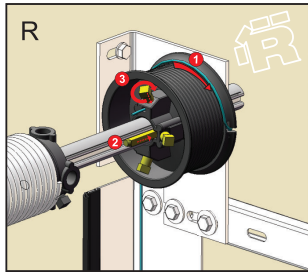

MI-TLP-STD-03

Type  
Width (mm)  
Height (mm)  
Weight (kg)  
Springs Type  
Spring turns  
Springs